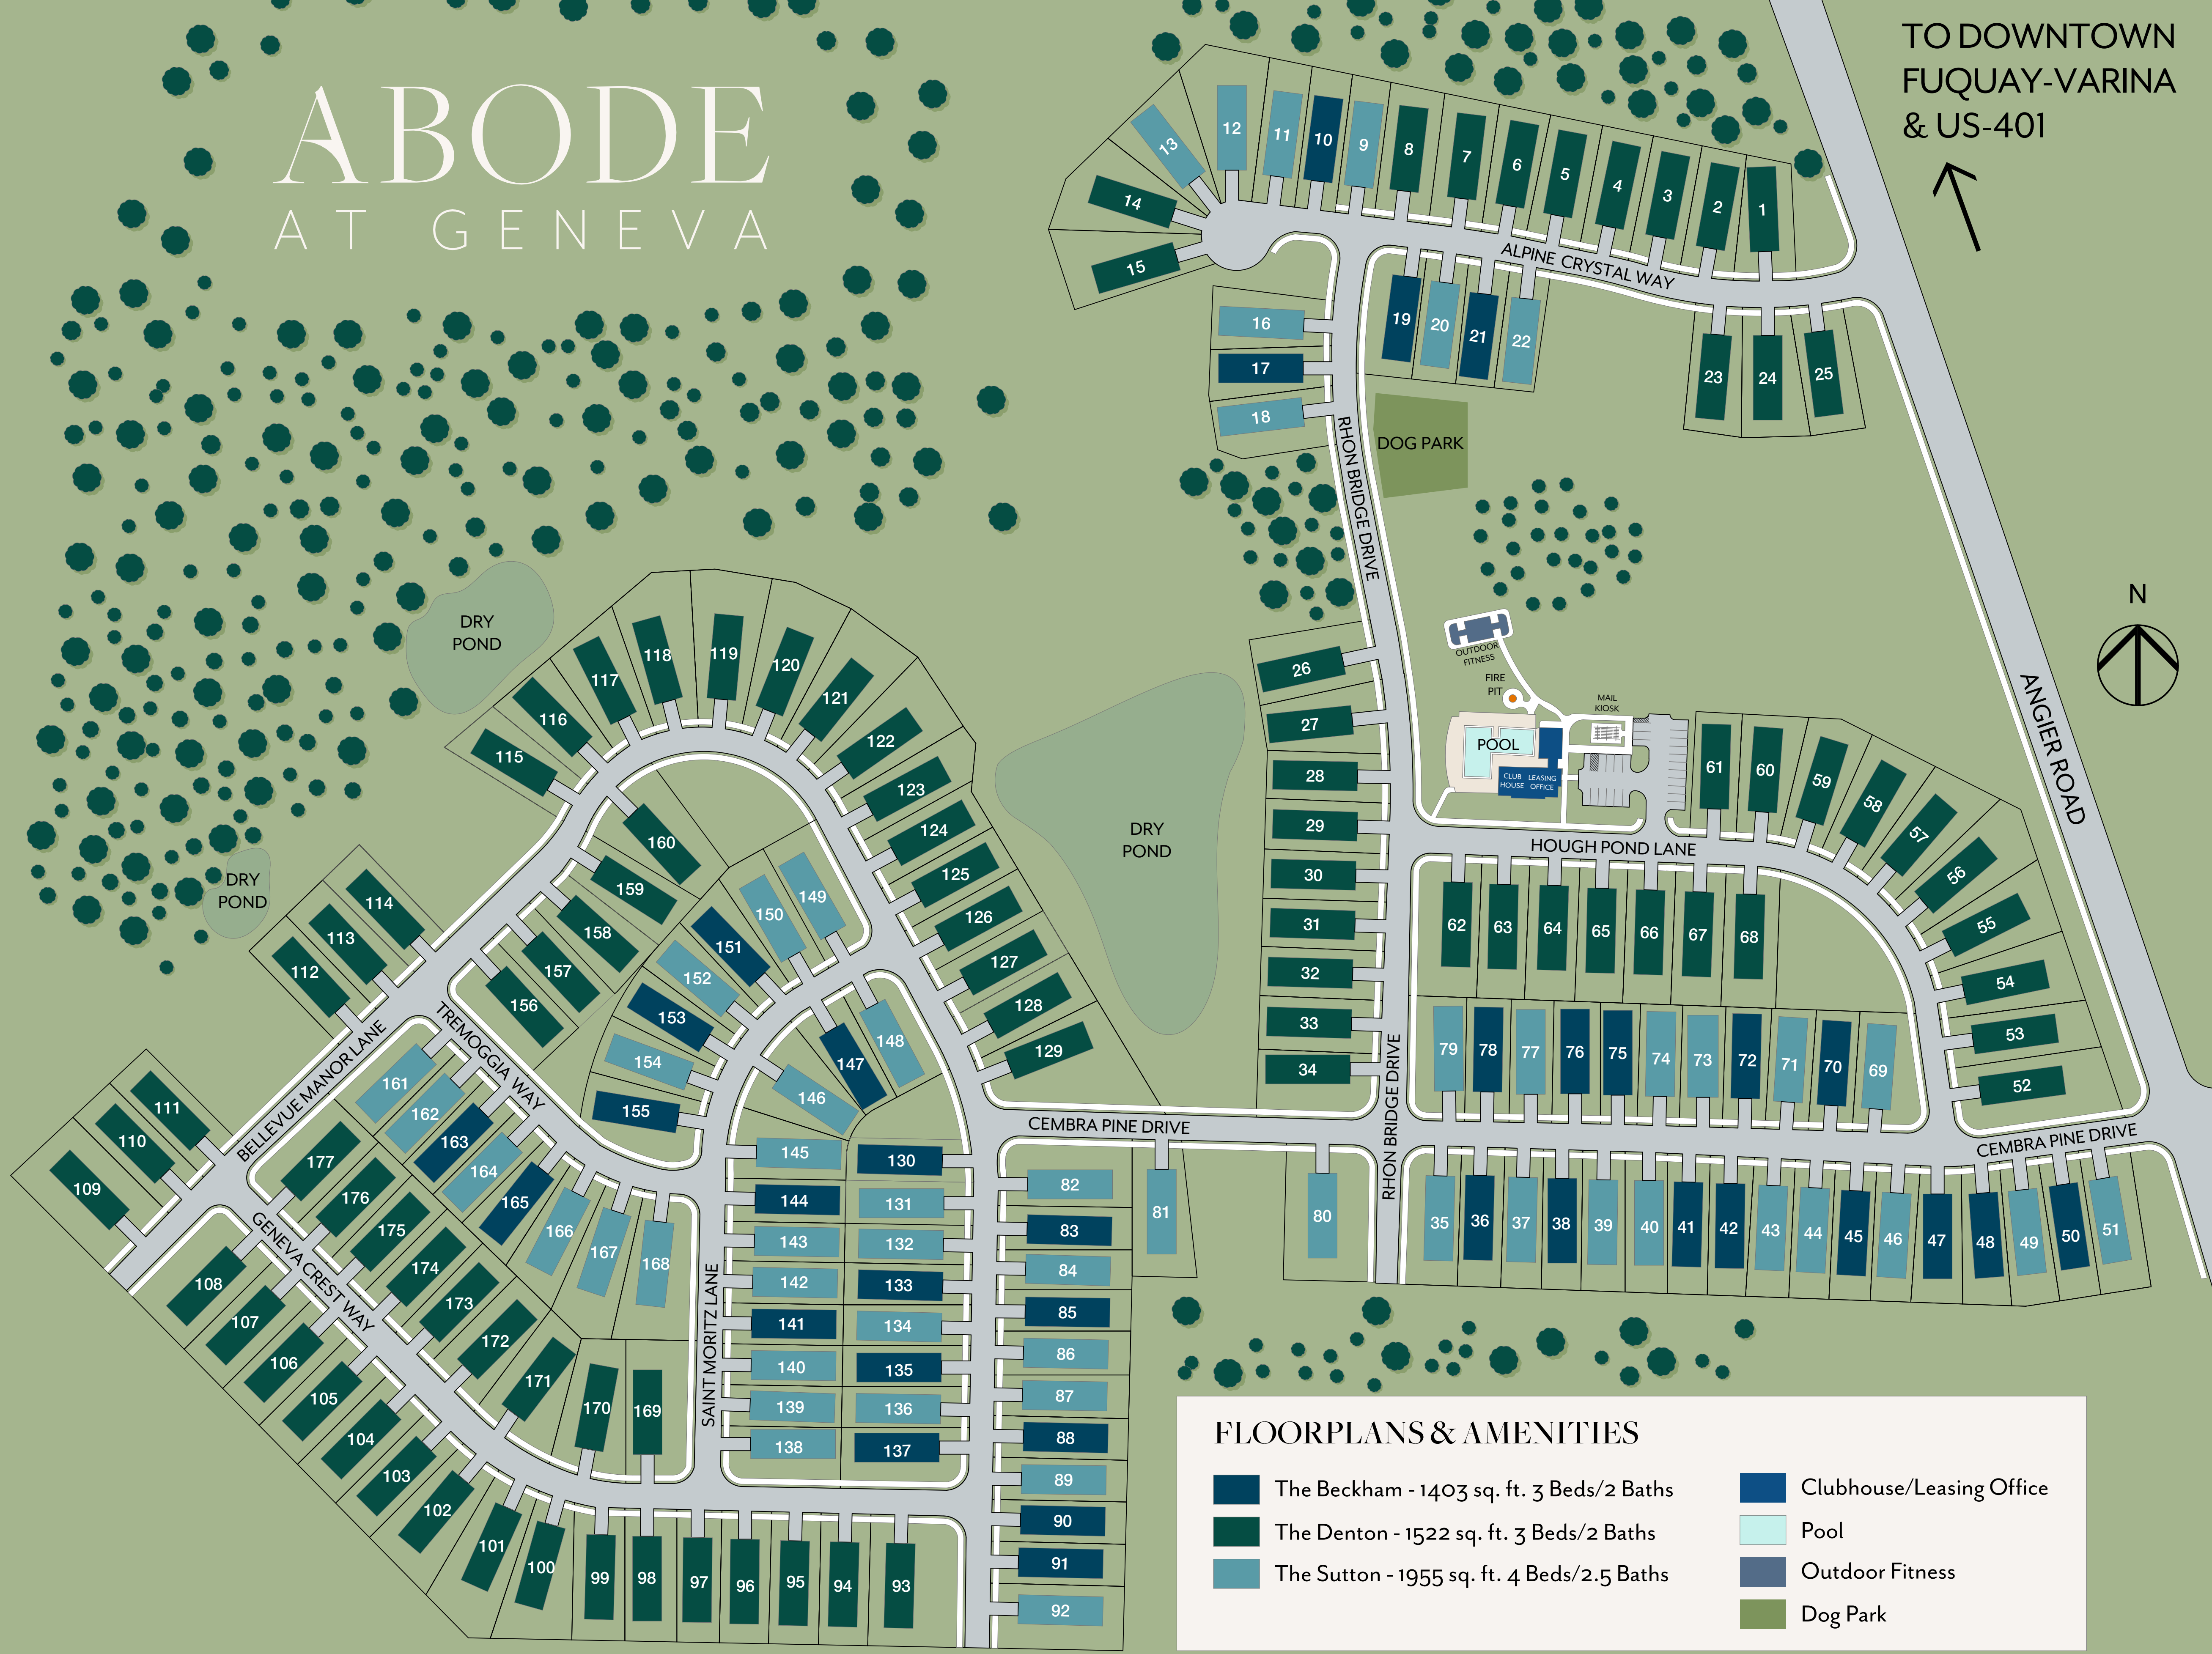

ABODE

AT GENEVA

TO DOWNTOWN
FUQUAY-VARINA
& US-401

FLOORPLANS & AMENITIES

-  The Beckham - 1403 sq. ft. 3 Beds/2 Baths
-  Clubhouse/Leasing Office
-  The Denton - 1522 sq. ft. 3 Beds/2 Baths
-  Pool
-  The Sutton - 1955 sq. ft. 4 Beds/2.5 Baths
-  Outdoor Fitness
-  Dog Park